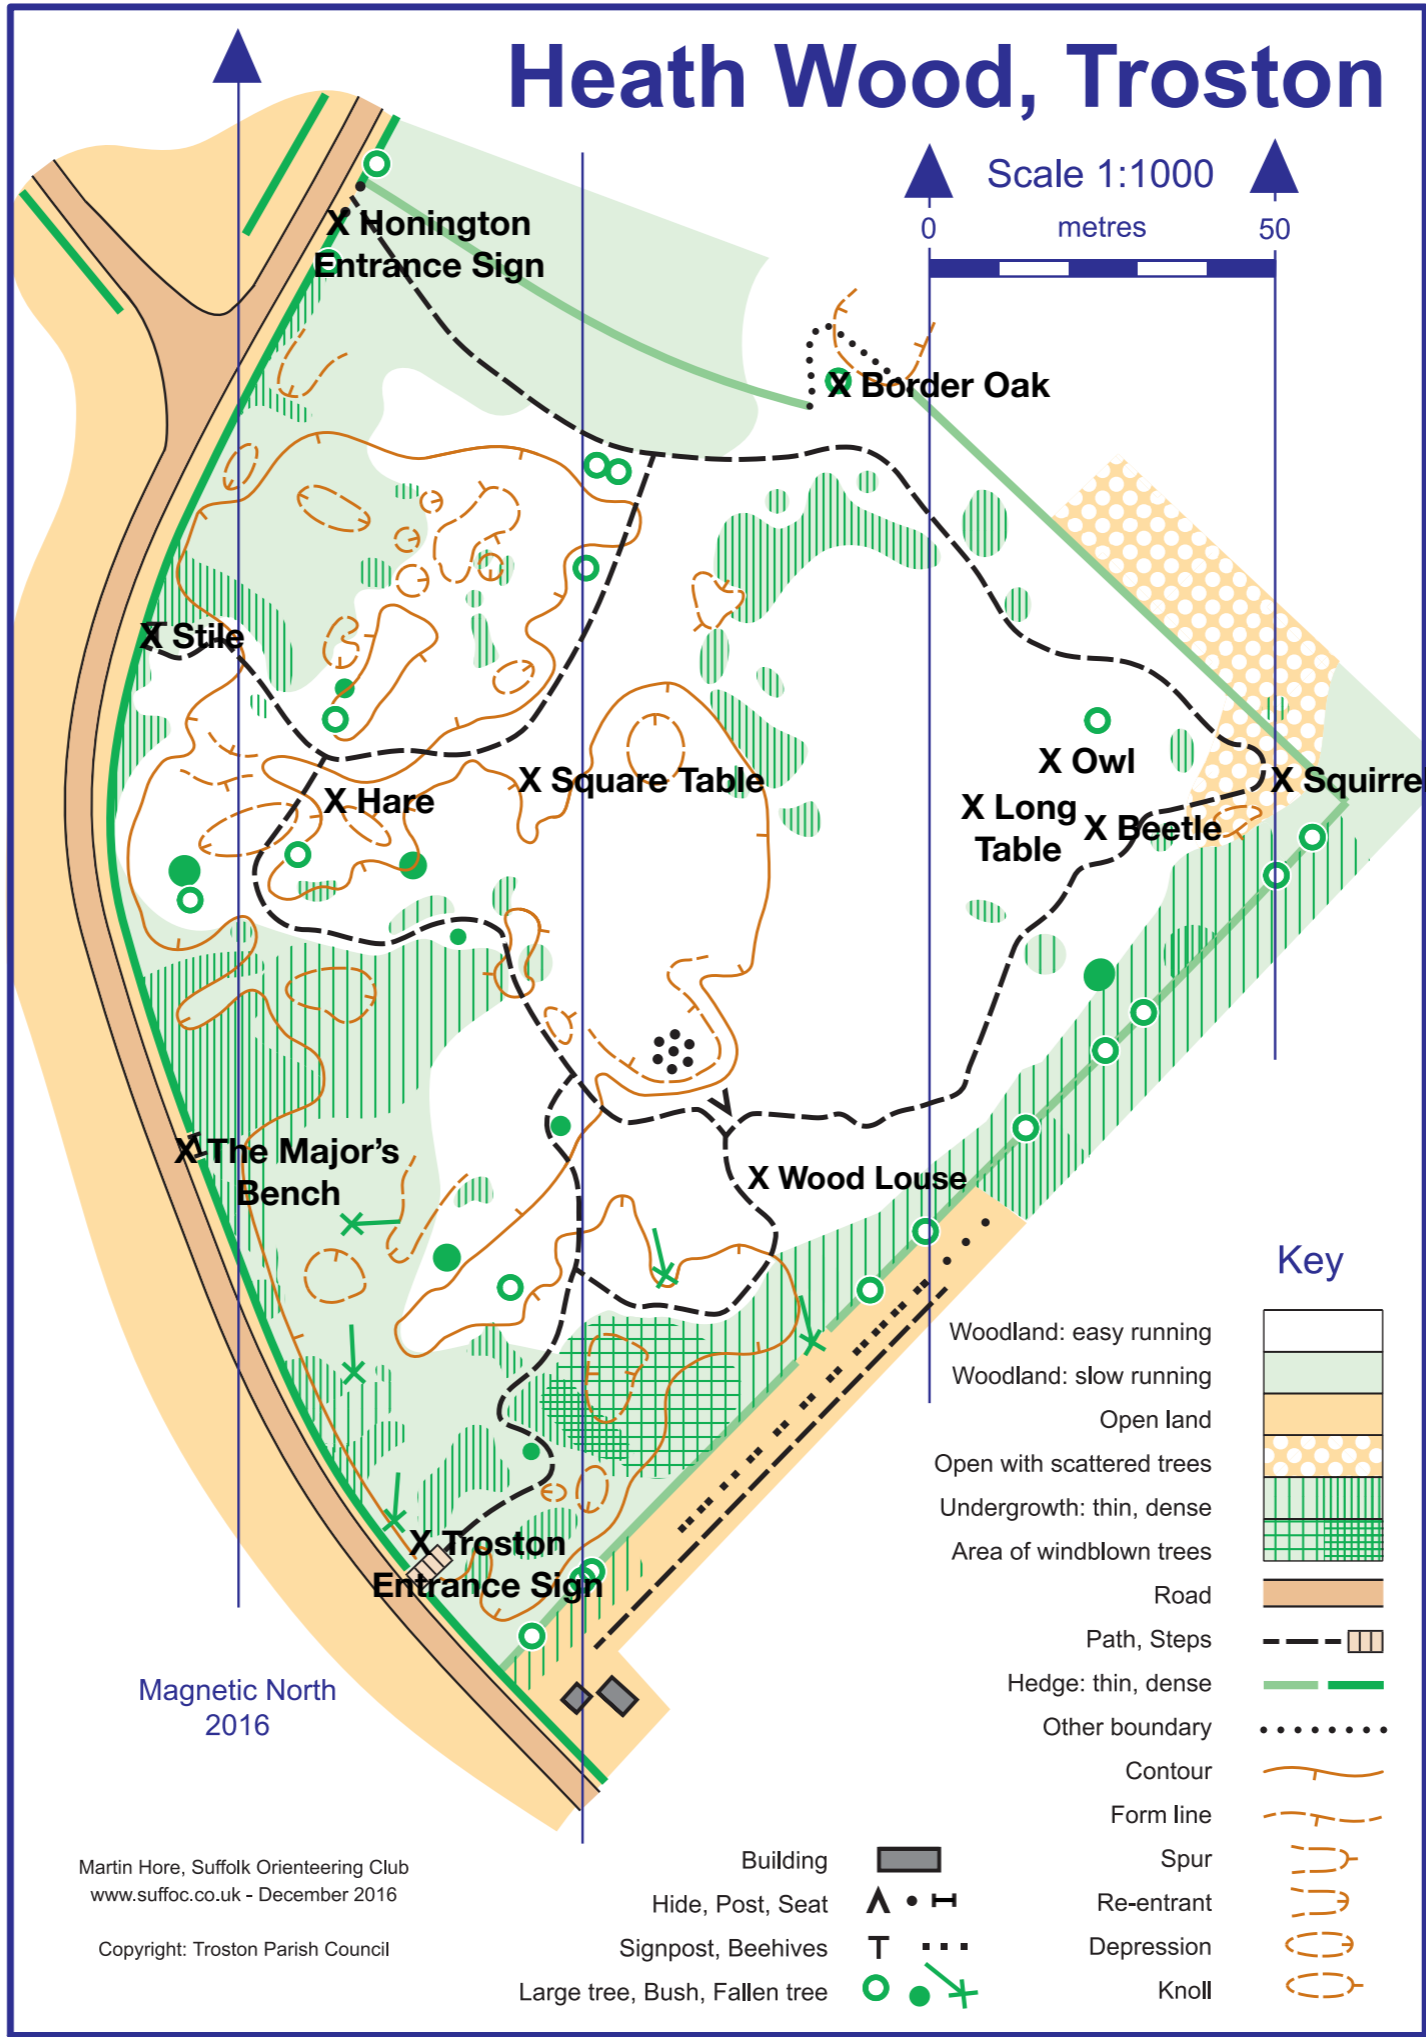

Heath Wood, Troston

Scale 1:1000
0 metres 50

Magnetic North
2016

Martin Hore, Suffolk Orienteering Club
www.suffoc.co.uk - December 2016

Copyright: Troston Parish Council

Key	
Woodland: easy running	
Woodland: slow running	
Open land	
Open with scattered trees	
Undergrowth: thin, dense	
Area of windblown trees	
Road	
Path, Steps	
Hedge: thin, dense	
Other boundary	
Contour	
Form line	
Spur	
Re-entrant	
Depression	
Knoll	
Building	
Hide, Post, Seat	
Signpost, Beehives	
Large tree, Bush, Fallen tree	